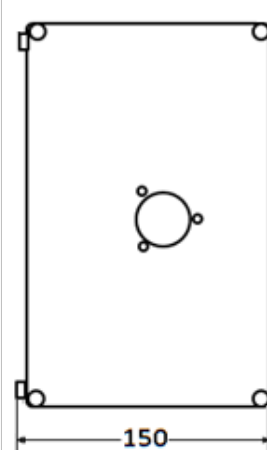

Definition

Generator LED 40W – white is used to achieve new projects of lighting.

TECHNICAL FEATURES

DATA	GLE1140BLA-A
Light source	40 W LED
Dimming	
Color temperature	3100K – 4000K - 5500 K *
Maximum number of fibers	300 – Ø 1 mm
Life span	50 000 H
Sound level	26.2dB
Supply voltage	220V
Casing	L : 230 mm, l : 185 mm, h : 150 mm
Weight	2,9kg
Classification	IP20
Photometry	450 lux at 50 cm With a branch of 20 FOP Ø 1 mm