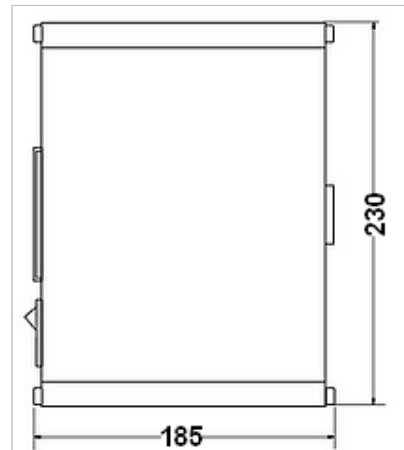

Definition

Generator LED 40W – white is used to achieve new projects of lighting.

TECHNICAL FEATURES

DATA	GLE1140BLA-A
Light source	40 W LED
Dimming	
Color temperature	3100K – 4000K - 5500 K *
Maximum number of fibers	300 – Ø 1 mm
Life span	50 000 H
Sound level	26.2dB
Supply voltage	220V
Casing	L : 230 mm, l : 185 mm, h : 150 mm
Weight	2,9kg
Classification	IP20
Photometry	450 lux at 50 cm With a branch of 20 FOP Ø 1 mm